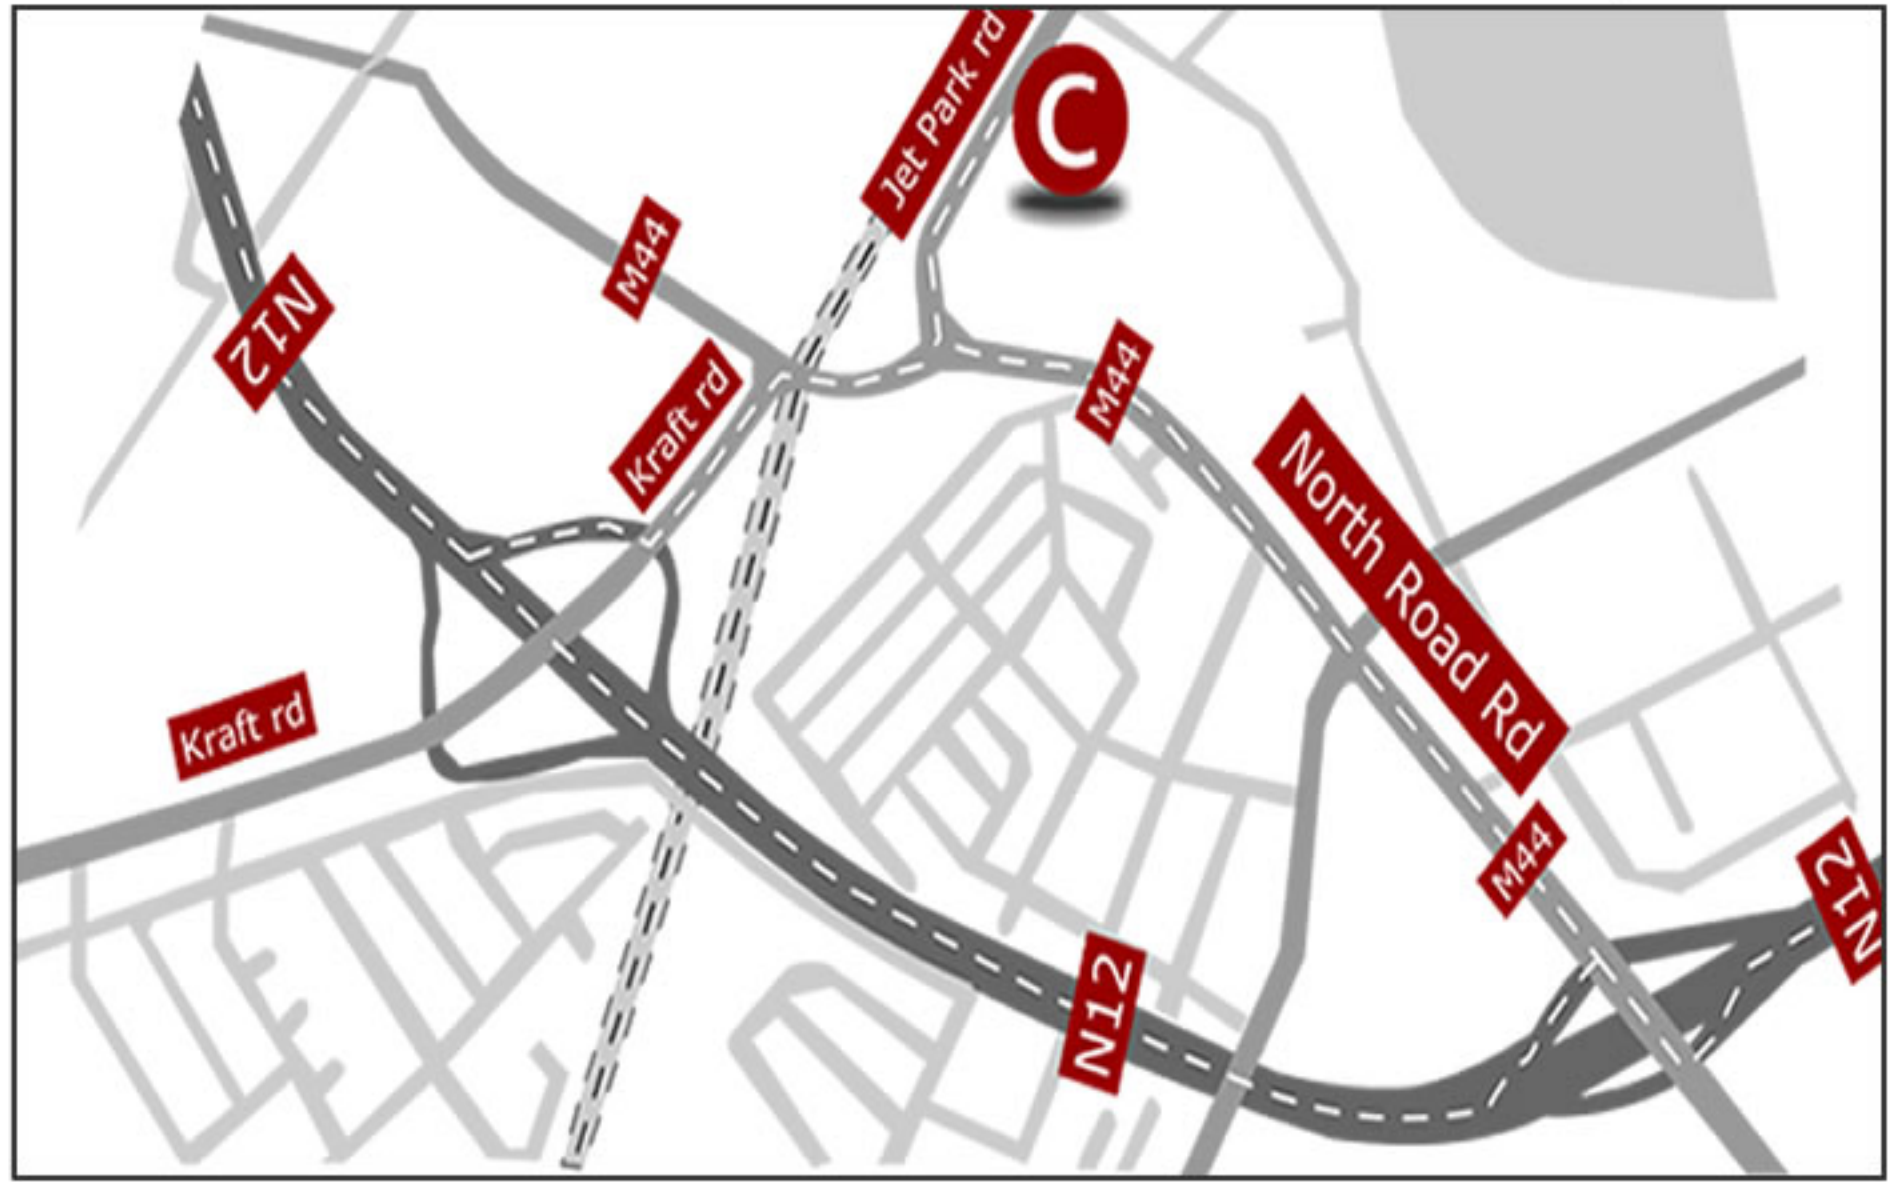

Carrus Logistics
Carrus Ukhozi
RADEC

Tel: 0861 9999 55
Fax: 0861 9999 66

8 Jet Park Road,
Elandsfontein.

P.O. Box 3502,
Pinegowrie,
2123

Map view

GPS view

Reducing cost by managing risk