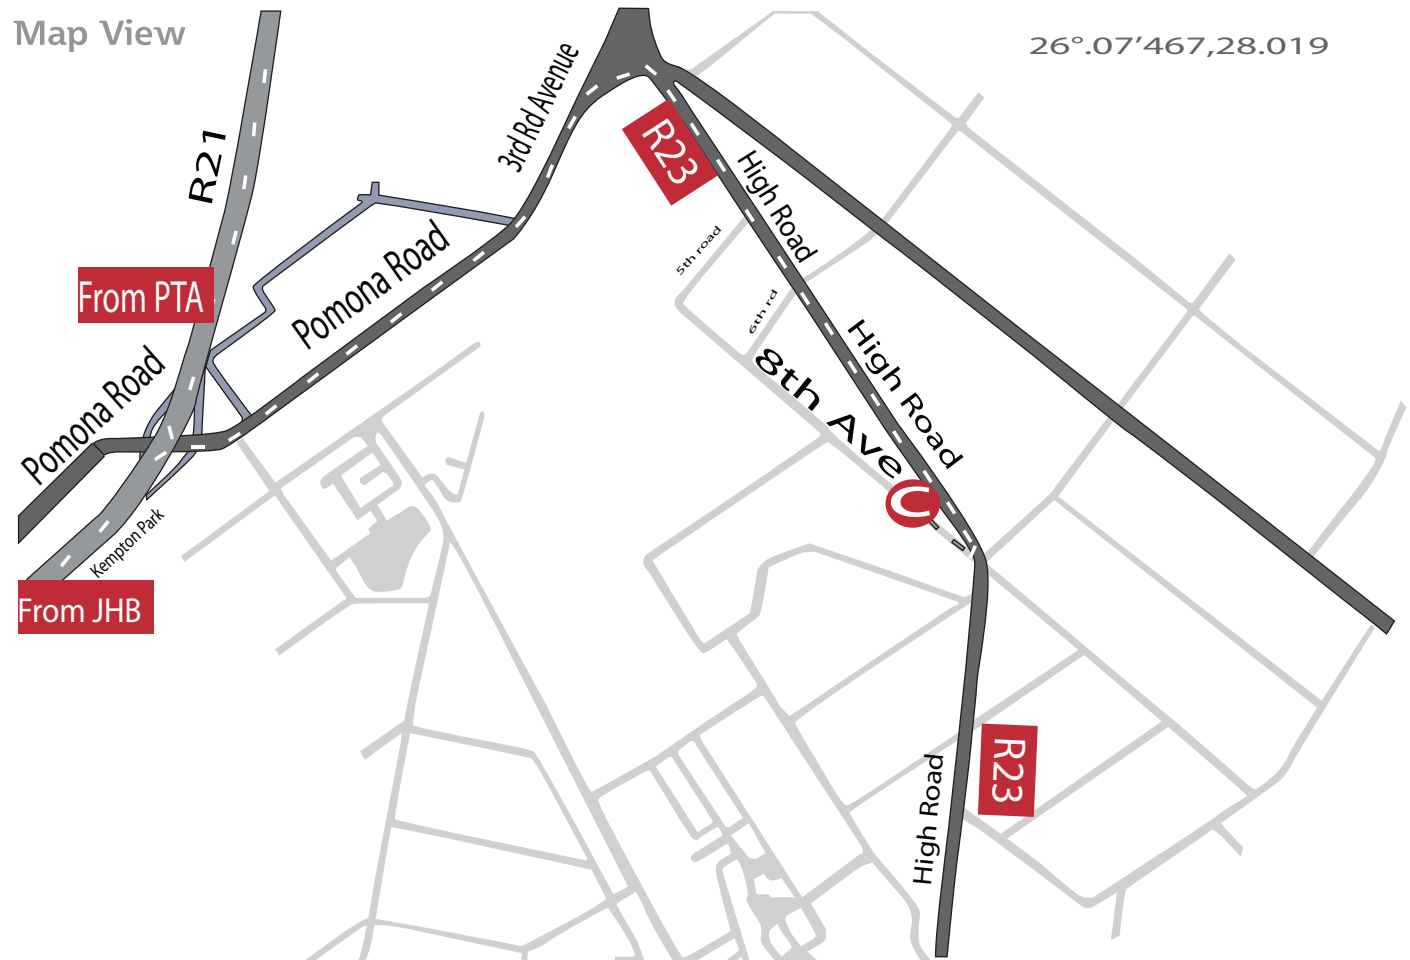

Carrus Logistics, Carrus Ukhozi, RADEC

Tel +082 521 8365

Fax 0866 8411 02
201 8th Ave,
Pomona,
Kempton Park,
P.O. Box 3502,
Pinegowrie
2123

Carrus

Reducing cost by managing risk

Map View

Gps View